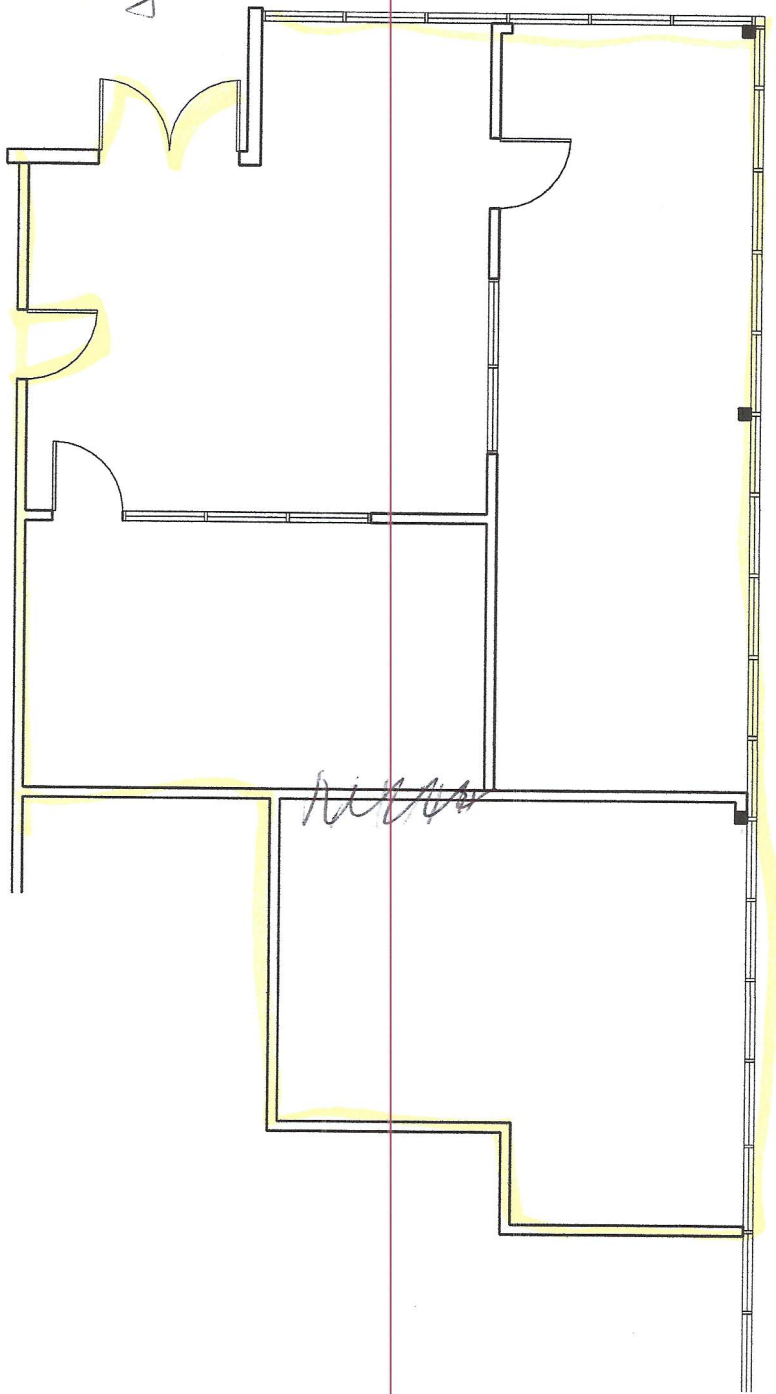

New revised
floor plans
For 1601 Dove
NB.

Suite
120

1260
ft

Suite
105

1349
ft

Suite
105

1552
ft

not
a
part

SUITE 105, 110, 115 & 120
1601 DOVE STREET
NEWPORT BEACH, CALIFORNIA

2-27-18
JOB 18-024

S
SPECTRUM
SPACE DESIGN
1830 E. MIRALOMA AVE #D
PLACENTIA, CA 92670
714-983-4185 • FAX 223-0983

entrance from outside