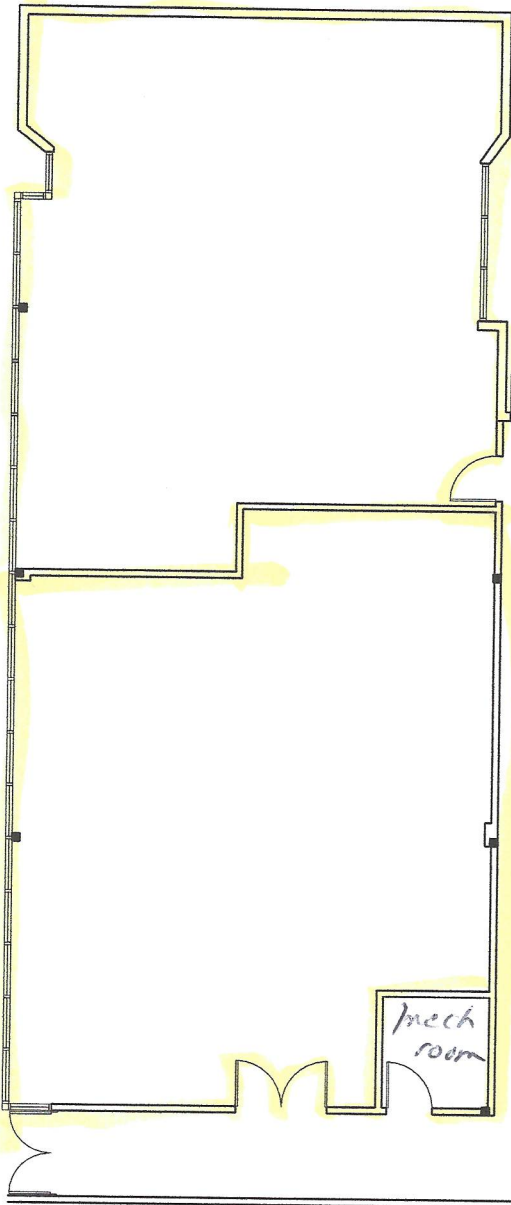

New revised
floor plans
For 1601 Dove
NB.

Suite
120

1260
ft

Suite
105

1349
ft

Suite
105

1552
ft

not
a
part

SUITE 105, 110, 115 & 120
1601 DOVE STREET
NEWPORT BEACH, CALIFORNIA

2-27-18
JOB 18-024

S
SPECTRUM
SPACE DESIGN
1830 E. MIRALOMA AVE #D
PLACENTIA, CA 92670
714-983-4185 • FAX 223-0983

entrance from outside