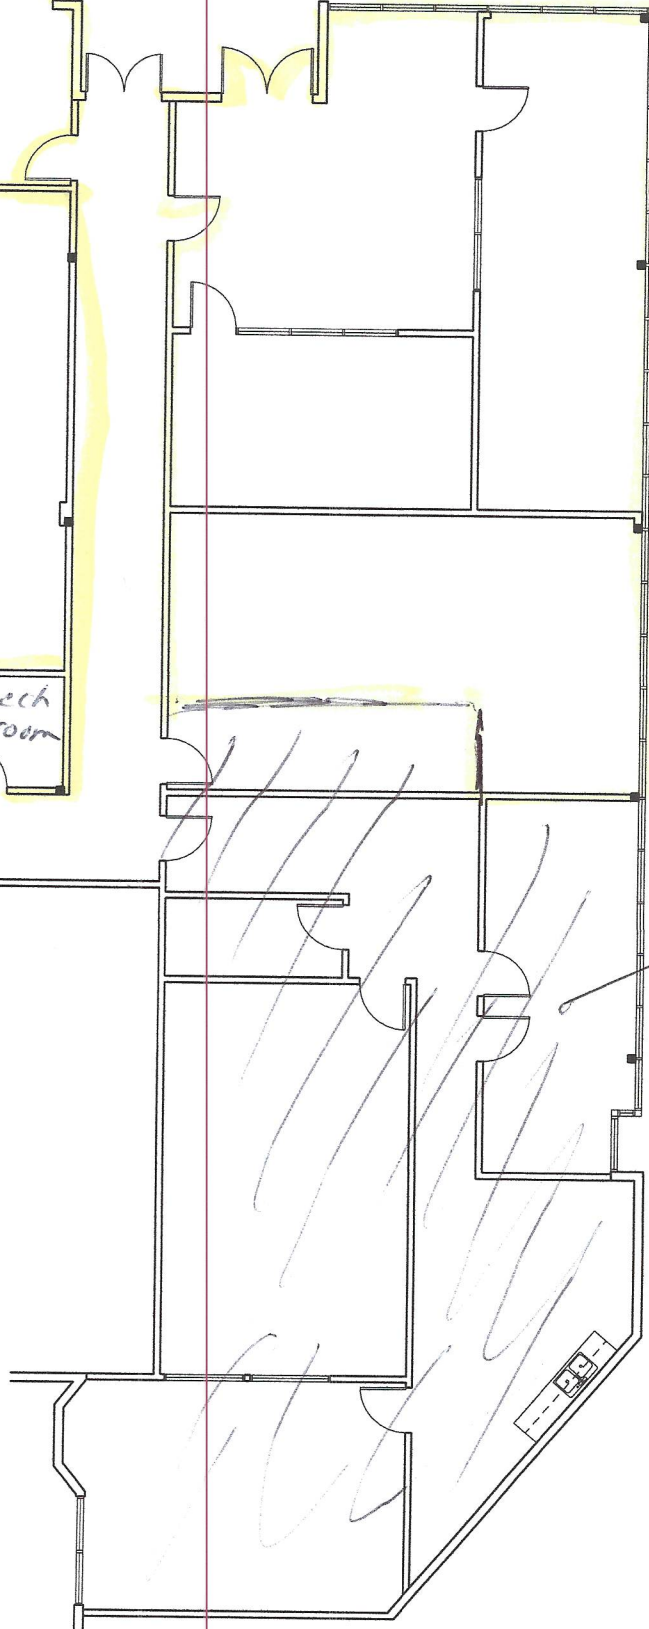

New revised
floor plans
For 1601 Dove
NB.

Suite
120

1260
ft

Suite
105

1349
ft

Suite
105

1552
ft

not
a
part

SUITE 105, 110, 115 & 120
1601 DOVE STREET
NEWPORT BEACH, CALIFORNIA

2-27-18
JOB 18-024

S
SPECTRUM
SPACE DESIGN
1830 E. MIRALOMA AVE #D
PLACENTIA, CA 92670
714-983-4185 • FAX 223-0983

entrance from outside